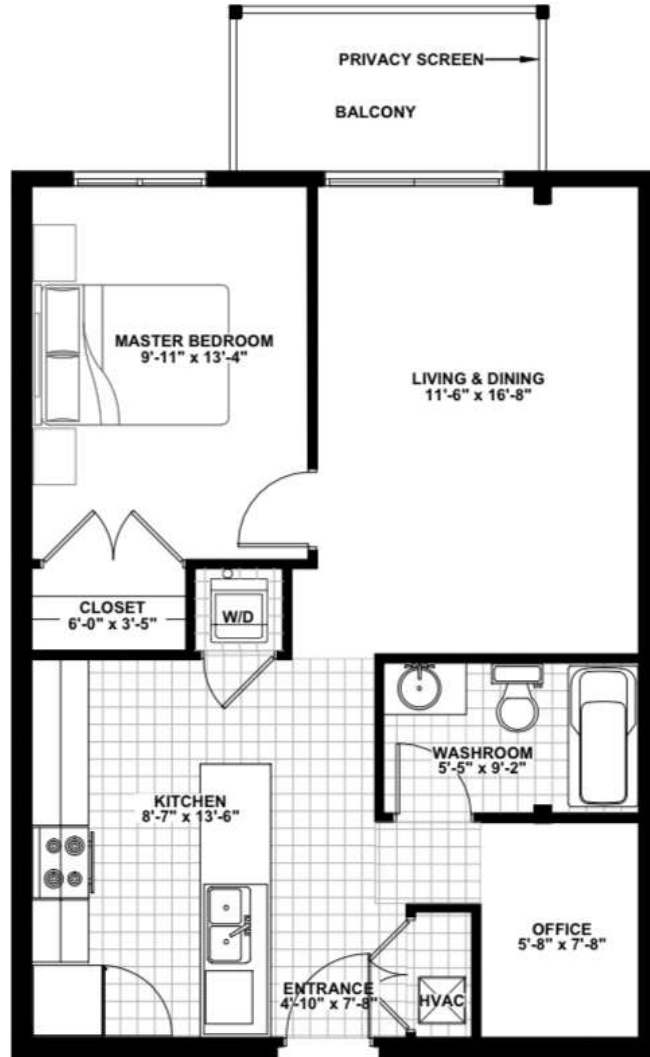

UNITS 207 + 307 - 1 BEDROOM
GFA: 657 SQ. FT.

KEY PLAN
SECOND + THIRD FLOOR LEVEL