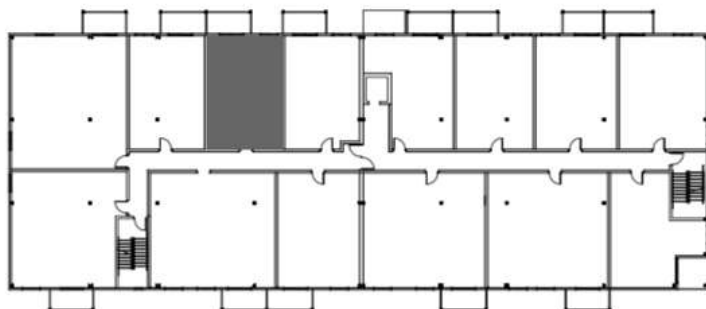

UNITS 205 + 305 - 1 BEDROOM
GFA: 601 SQ. FT.

KEY PLAN
SECOND + THIRD FLOOR LEVEL

UNIT 108 - 1 BEDROOM

GFA: 592 SQ. FT.

**KEY PLAN
FIRST FLOOR LEVEL**

2396 CLEROUX CRESCENT

UNITS 103 + 203 + 303 - 1 BEDROOM
GFA: 601 SQ. FT.

KEY PLAN
SECOND + THIRD FLOOR LEVEL

2396 CLEROUX CRESCENT