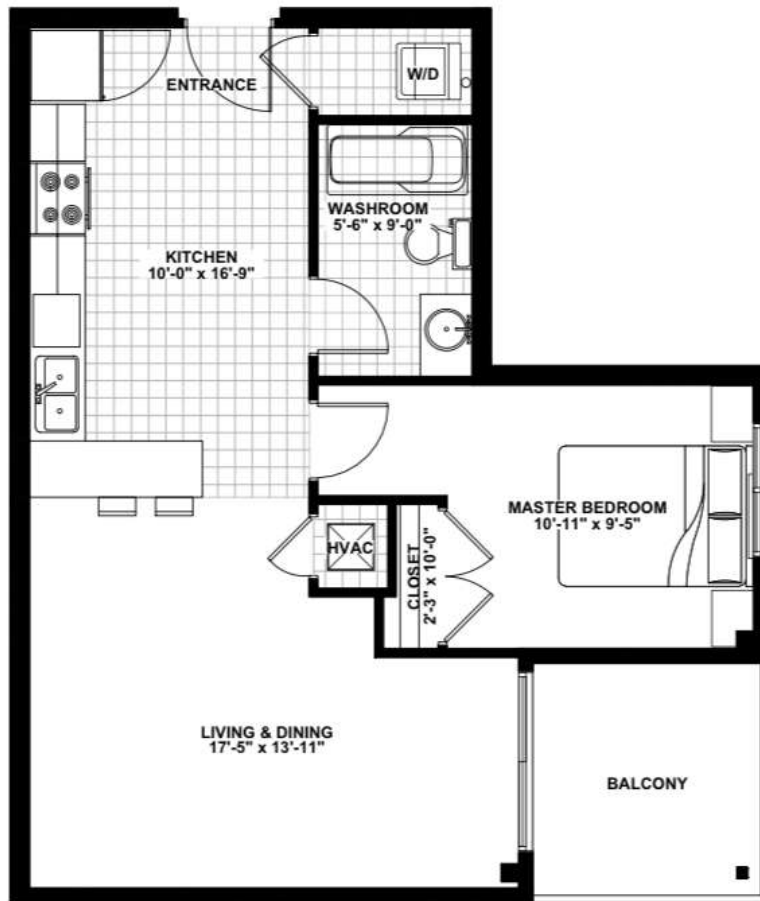

UNITS 205 + 305 - 1 BEDROOM
GFA: 601 SQ. FT.

KEY PLAN
SECOND + THIRD FLOOR LEVEL

UNIT 108 - 1 BEDROOM

GFA: 592 SQ. FT.

**KEY PLAN
FIRST FLOOR LEVEL**

2396 CLEROUX CRESCENT

UNITS 103 + 203 + 303 - 1 BEDROOM
GFA: 601 SQ. FT.

KEY PLAN
SECOND + THIRD FLOOR LEVEL

2396 CLEROUX CRESCENT