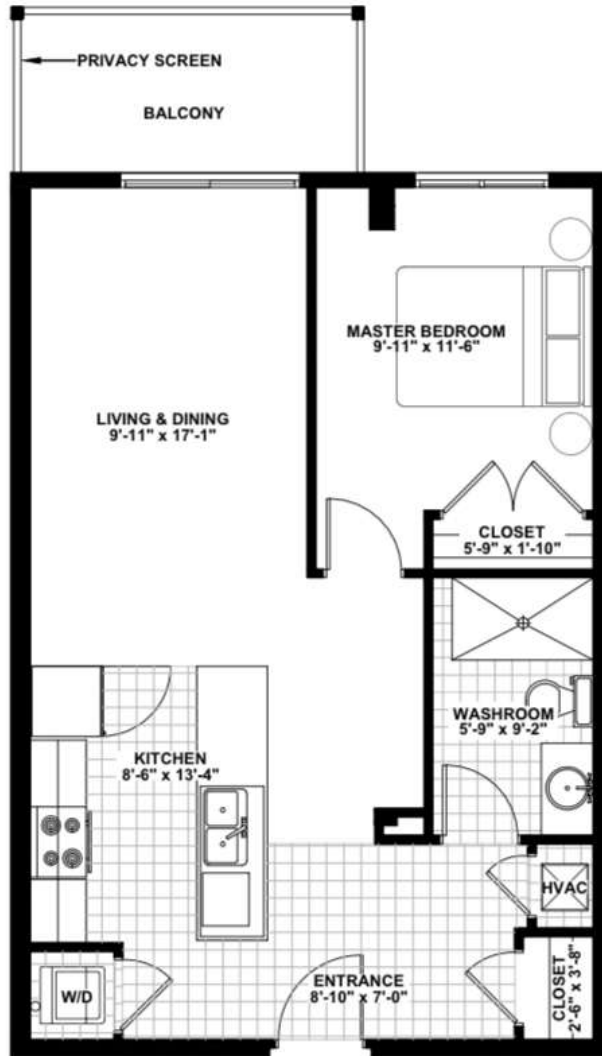

UNITS 205 + 305 - 1 BEDROOM
GFA: 601 SQ. FT.

KEY PLAN
SECOND + THIRD FLOOR LEVEL

UNIT 108 - 1 BEDROOM

GFA: 592 SQ. FT.

**KEY PLAN
FIRST FLOOR LEVEL**

2396 CLEROUX CRESCENT

UNITS 103 + 203 + 303 - 1 BEDROOM
GFA: 601 SQ. FT.

KEY PLAN
SECOND + THIRD FLOOR LEVEL

2396 CLEROUX CRESCENT