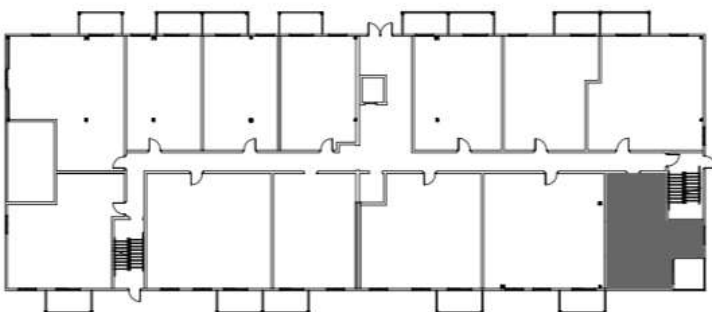

UNITS 205 + 305 - 1 BEDROOM
GFA: 601 SQ. FT.

KEY PLAN
SECOND + THIRD FLOOR LEVEL

UNIT 108 - 1 BEDROOM

GFA: 592 SQ. FT.

**KEY PLAN
FIRST FLOOR LEVEL**

2396 CLEROUX CRESCENT

UNITS 103 + 203 + 303 - 1 BEDROOM
GFA: 601 SQ. FT.

KEY PLAN
SECOND + THIRD FLOOR LEVEL

2396 CLEROUX CRESCENT